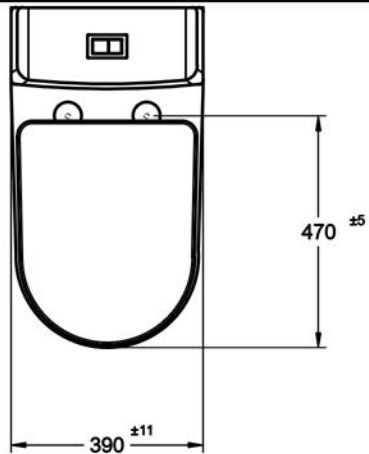

FINISHED WALL

FINISHED WALL

WATER SUPPLY Ø 1/2"

FINISHED FLOOR

DRAIN Ø 4"