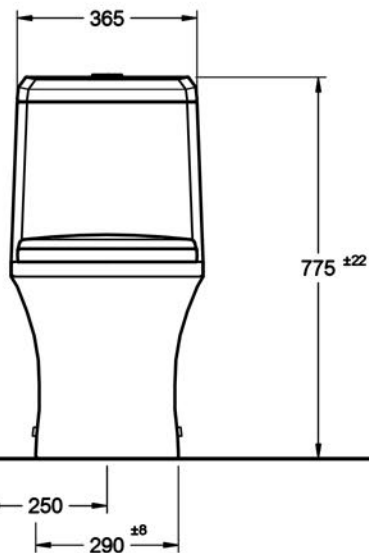

FINISHED WALL

FINISHED WALL

WATER SUPPLY Ø 1/2"

FINISHED FLOOR

DRAIN Ø 4"