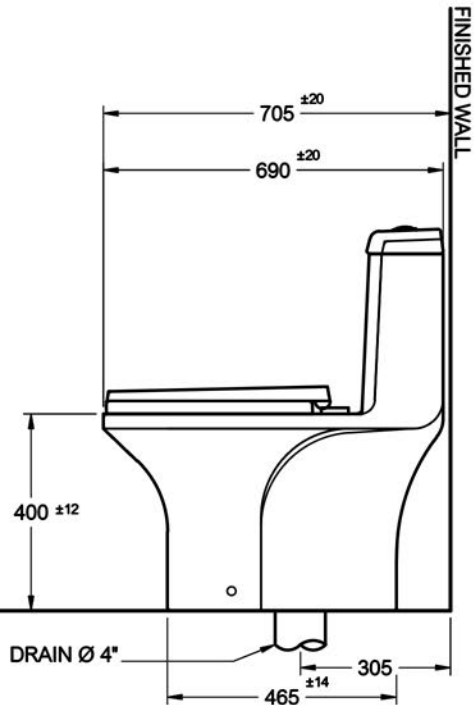

FINISHED WALL

FINISHED WALL

WATER SUPPLY Ø 1/2"

FINISHED FLOOR

DRAIN Ø 4"