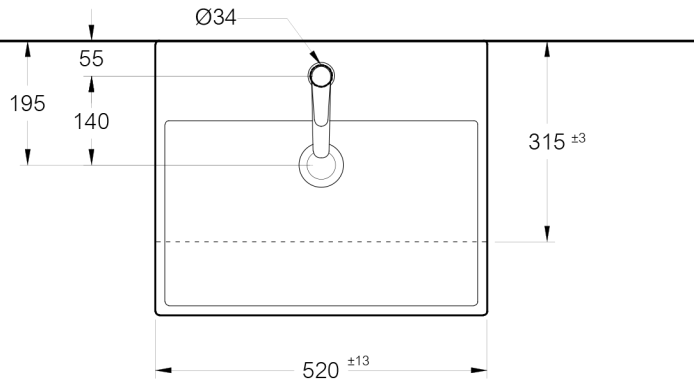

FINISHED FLOOR

WATER SUPPLY Ø 1/2"

DRAIN Ø 1 1/2"

FINISHED FLOOR