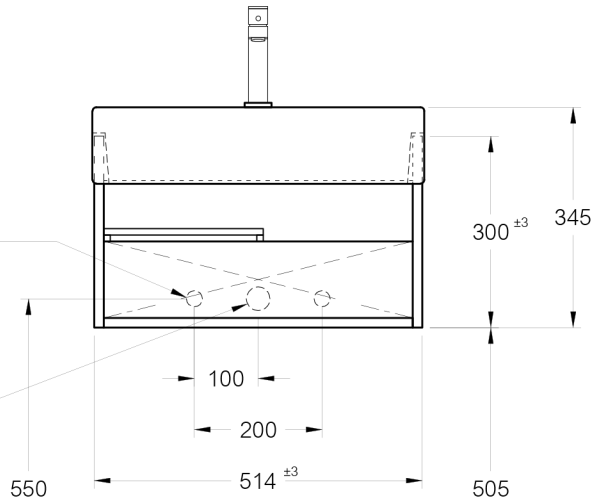

FINISHED FLOOR

WATER SUPPLY Ø 1/2"

DRAIN Ø 1 1/2"

FINISHED FLOOR