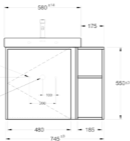

FINISHED FLOOR

WATER SUPPLY Ø 1/2"

DRAIN Ø 1 1/2"

FINISHED FLOOR

FINISHED FLOOR