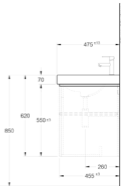

FINISHED FLOOR

WATER SUPPLY Ø 1/2"

DRAIN Ø 1 1/2"

FINISHED FLOOR

FINISHED FLOOR