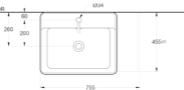

FINISHED FLOOR

WATER SUPPLY Ø 1/2"

DRAIN Ø 1 1/2"

FINISHED FLOOR

FINISHED FLOOR