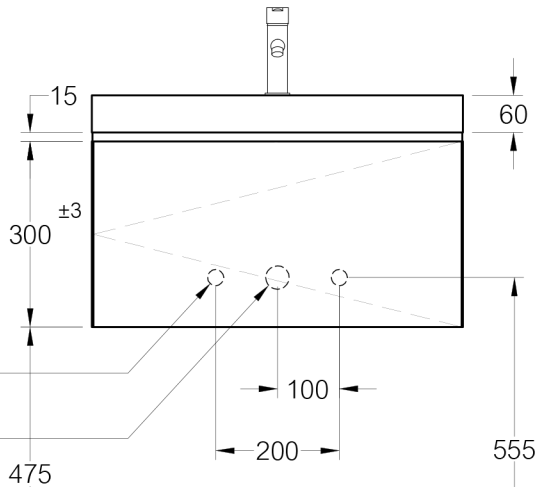

FINISHED WALL

WATER SUPPLY Ø 1/2"

DRAIN Ø 1 1/2"

FINISHED FLOOR