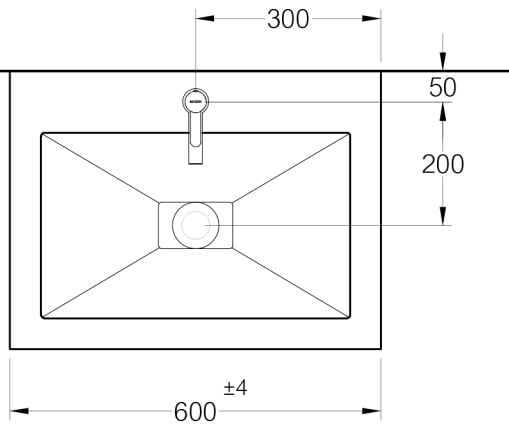

FINISHED WALL

WATER SUPPLY Ø 1/2"

DRAIN Ø 1 1/2"

FINISHED FLOOR