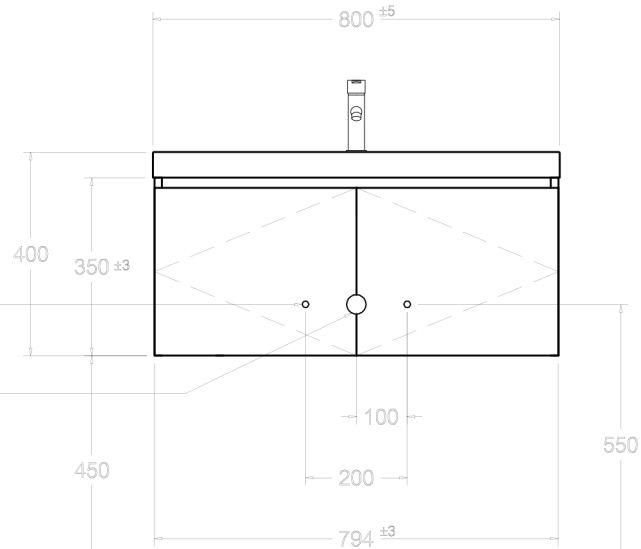

FINISHED WALL

WATER SUPPLY Ø 1/2"

DRAIN Ø 1 1/2"

FINISHED FLOOR

FINISHED WALL