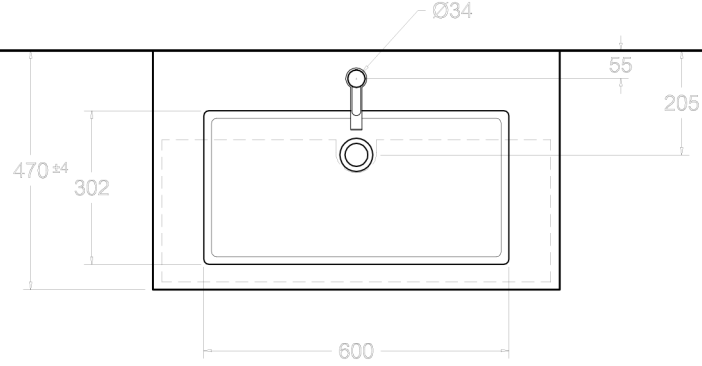

FINISHED WALL

WATER SUPPLY Ø 1/2"

DRAIN Ø 1 1/2"

FINISHED FLOOR

FINISHED WALL