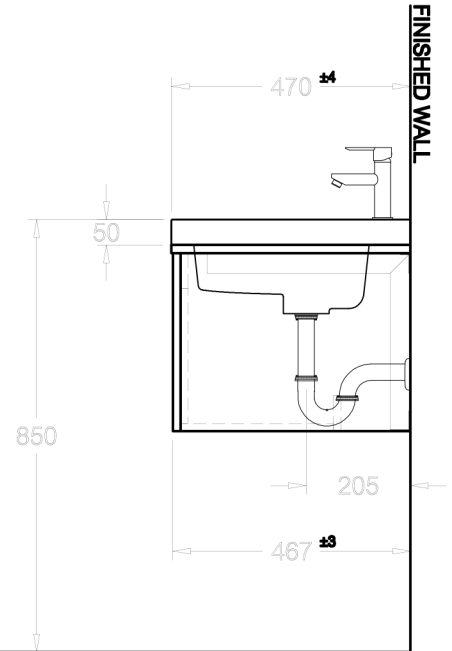

FINISHED WALL

WATER SUPPLY Ø 1/2"

DRAIN Ø 1 1/2"

FINISHED FLOOR

FINISHED WALL