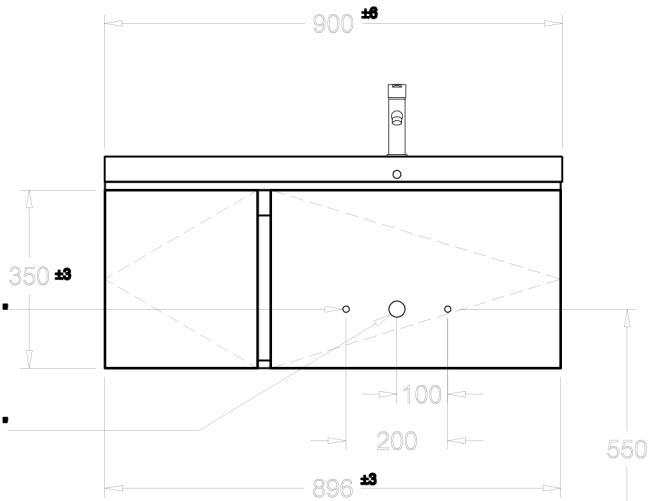

FINISHED WALL

WATER SUPPLY Ø 1/2"

DRAIN Ø 1 1/2"

FINISHED FLOOR

FINISHED WALL