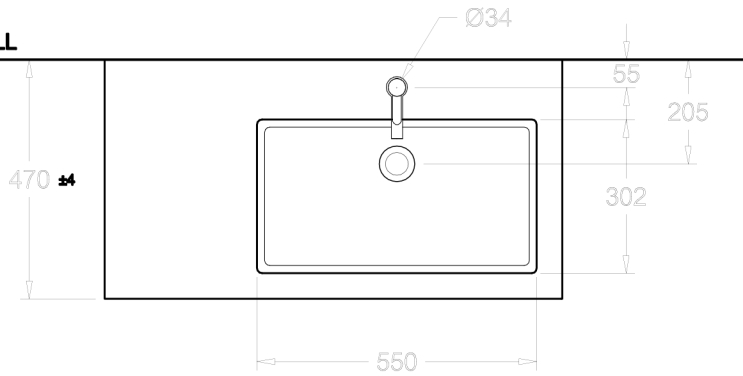

FINISHED WALL

WATER SUPPLY Ø 1/2"

DRAIN Ø 1 1/2"

FINISHED FLOOR

FINISHED WALL