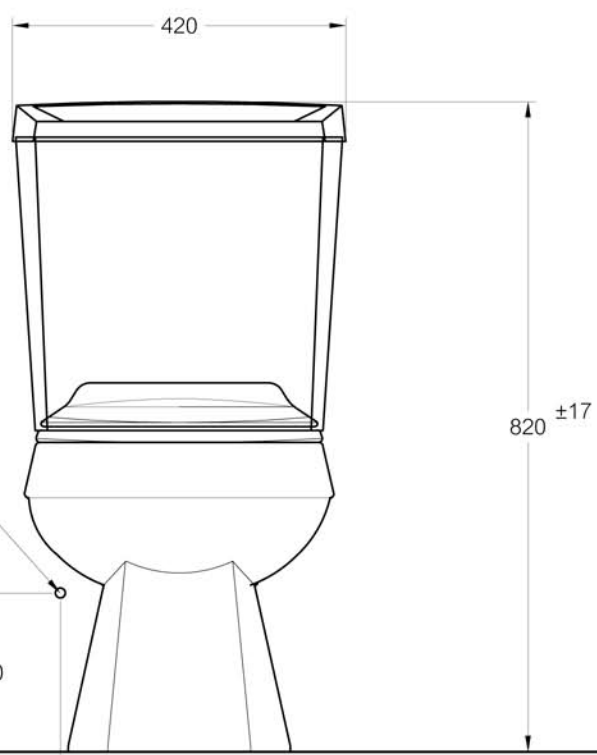

FINISHED WALL

WATER SUPPLY Ø 1/2"

FINISHED FLOOR

DRAIN Ø 4"