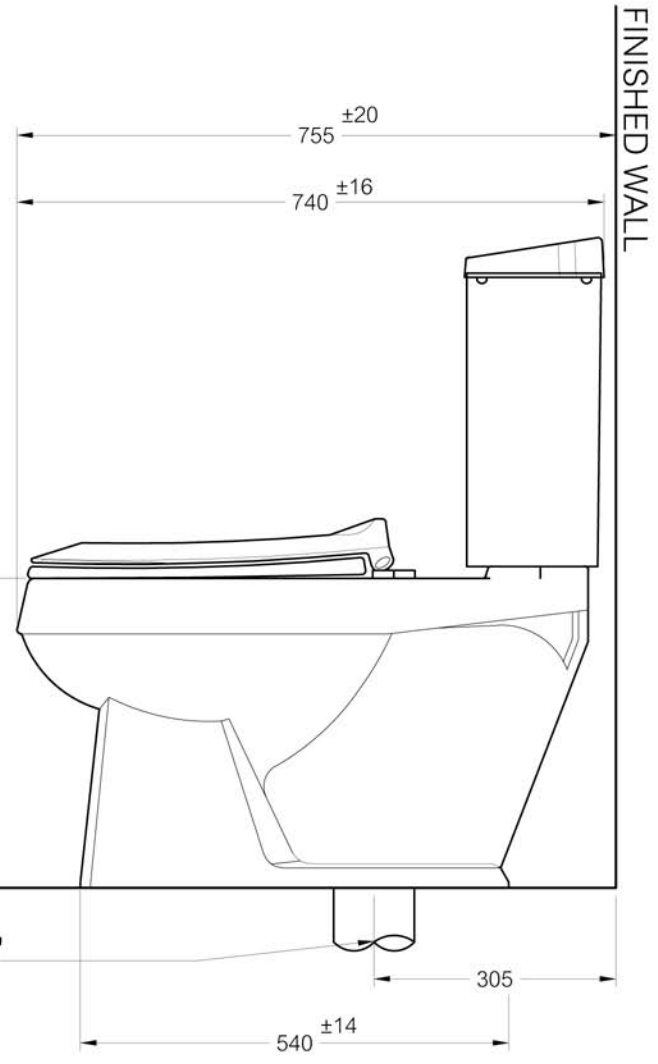

FINISHED WALL

WATER SUPPLY Ø 1/2"

FINISHED FLOOR

DRAIN Ø 4"