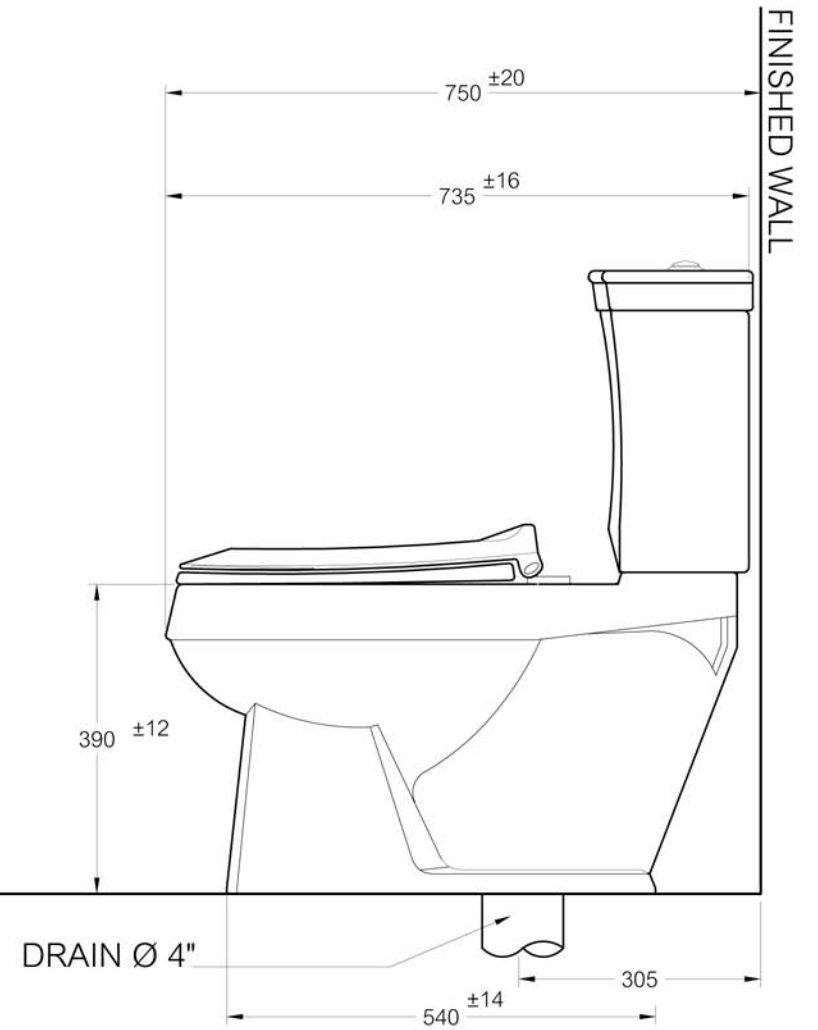

FINISHED WALL

WATER SUPPLY Ø 1/2"

FINISHED FLOOR

FINISHED WALL

DRAIN Ø 4"