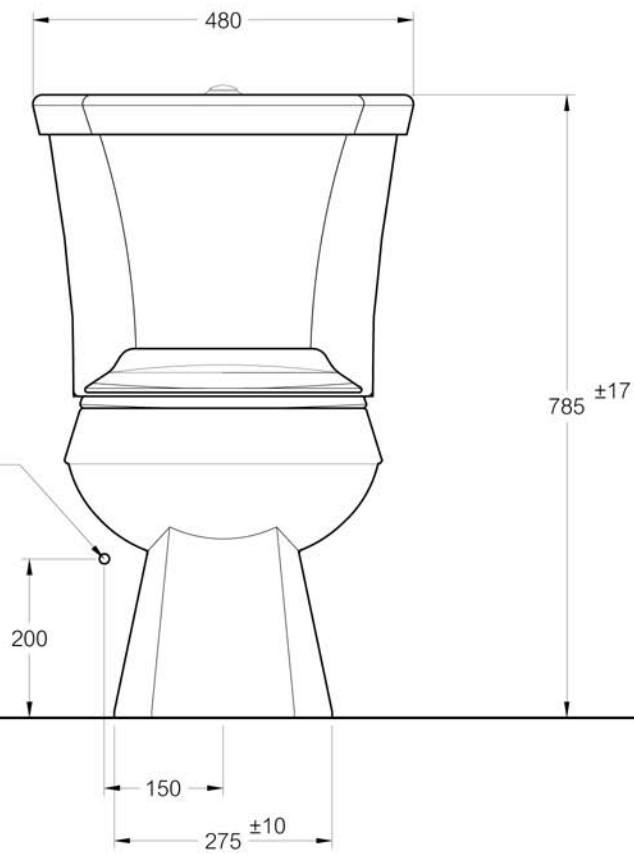

FINISHED WALL

WATER SUPPLY Ø 1/2"

FINISHED FLOOR

FINISHED WALL

DRAIN Ø 4"