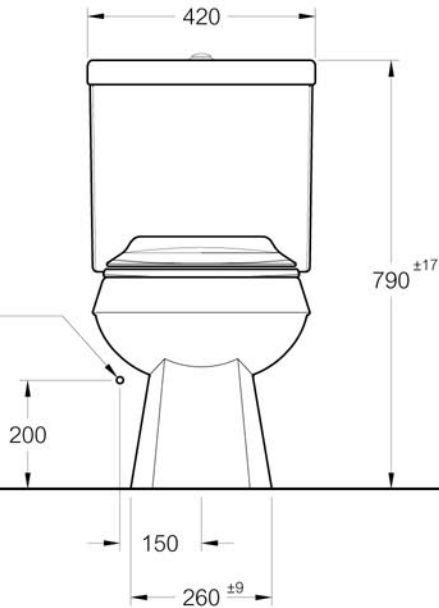

FINISHED WALL

WATER SUPPLY Ø 1/2"

FINISHED FLOOR

FINISHED WALL