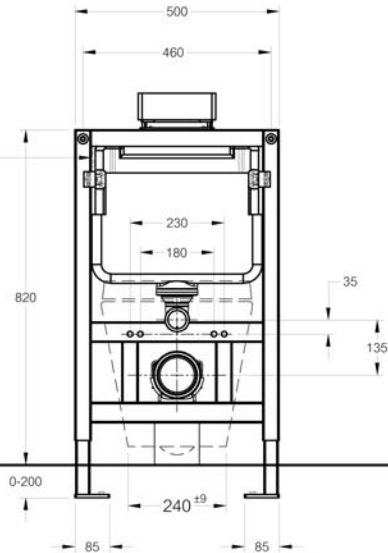

FINISHED WALL

WATER SUPPLY  
G 1/2"

FINISHED FLOOR

FINISHED WALL