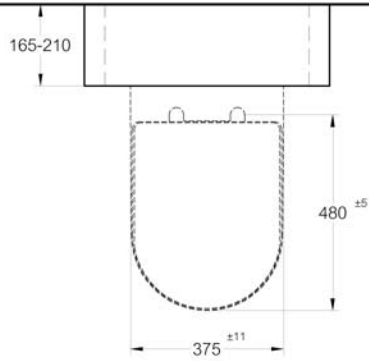

FINISHED WALL

WATER SUPPLY  
G 1/2"

FINISHED FLOOR

FINISHED WALL