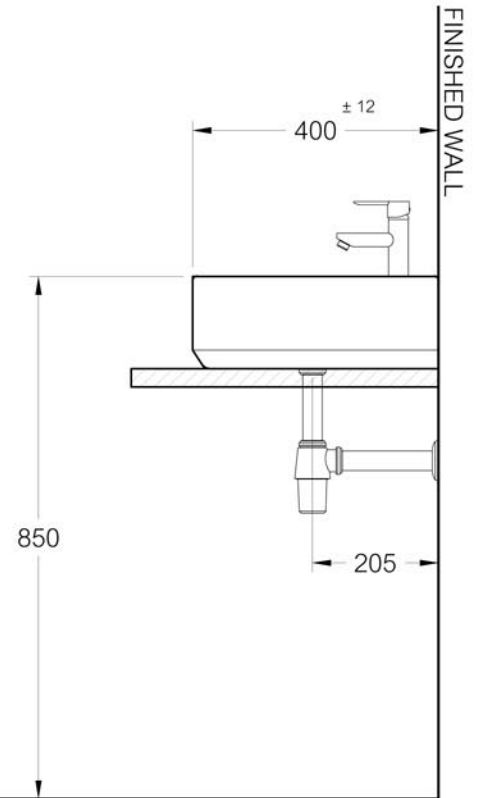

FINISHED WALL

WATER SUPPLY Ø 1/2"

DRAIN Ø 1 1/2"

FINISHED FLOOR

FINISHED WALL