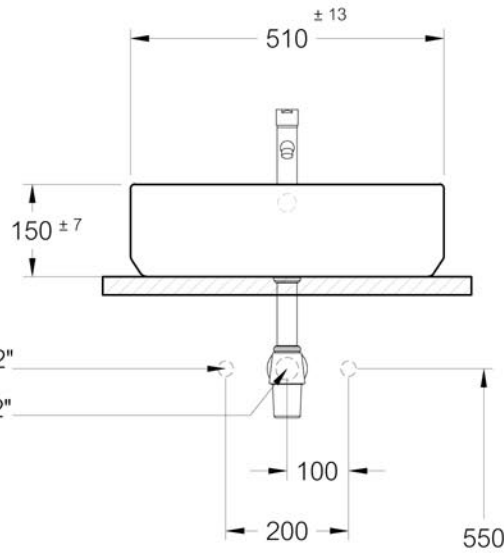

FINISHED WALL

WATER SUPPLY Ø 1/2"

DRAIN Ø 1 1/2"

FINISHED FLOOR

FINISHED WALL