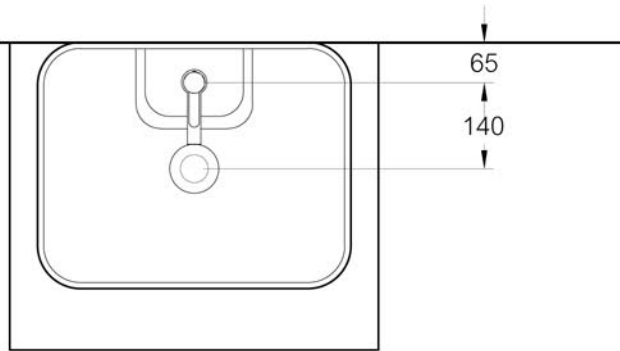

FINISHED WALL

WATER SUPPLY Ø 1/2"

DRAIN Ø 1 1/2"

FINISHED FLOOR

FINISHED WALL