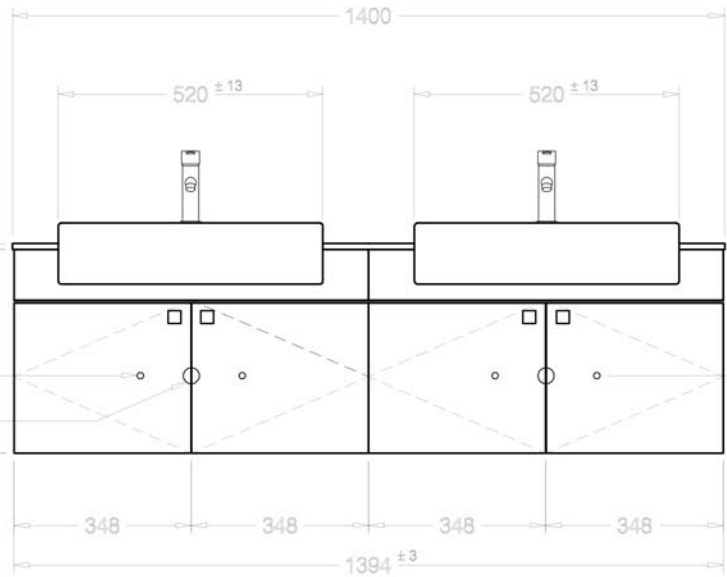

FINISHED WALL

WATER SUPPLY Ø 1/2"

DRAIN Ø 1 1/2"

FINISHED FLOOR

FINISHED WALL