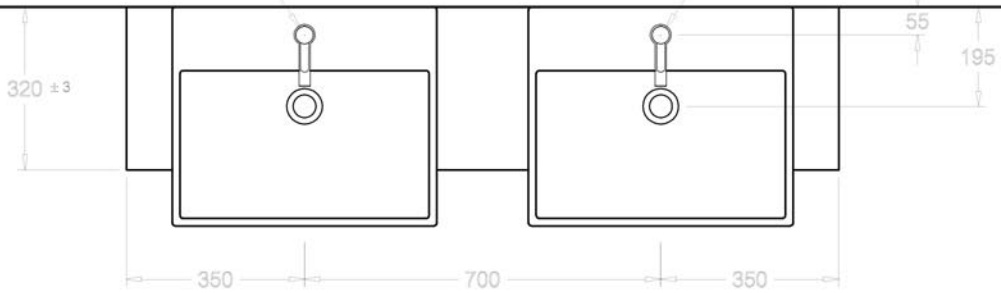

FINISHED WALL

WATER SUPPLY Ø 1/2"

DRAIN Ø 1 1/2"

FINISHED FLOOR

FINISHED WALL