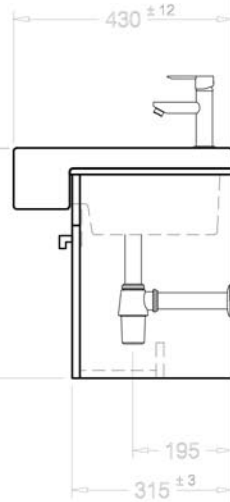

FINISHED WALL

WATER SUPPLY Ø 1/2"

DRAIN Ø 1 1/2"

FINISHED FLOOR

FINISHED WALL