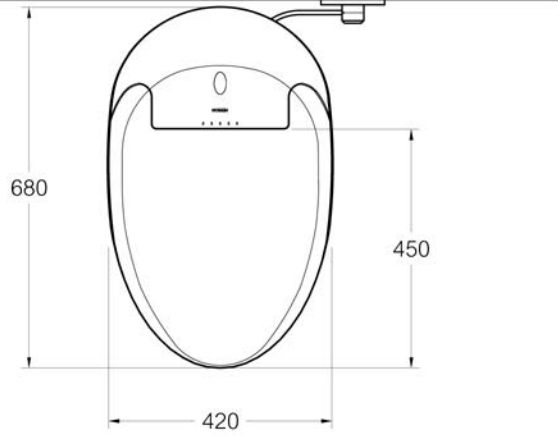

FINISHED WALL

WATER SUPPLY Ø 1/2"

FINISHED FLOOR

FINISHED WALL