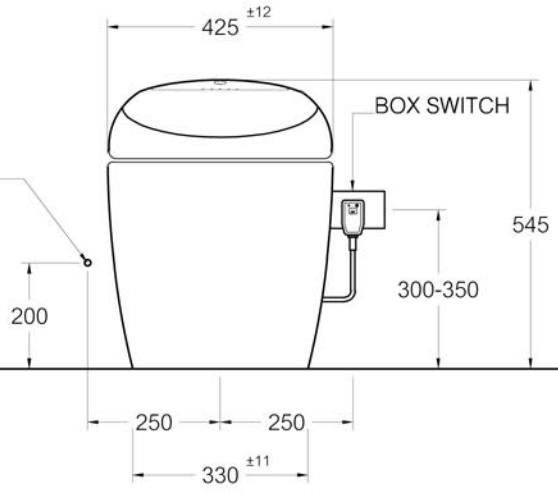

FINISHED WALL

WATER SUPPLY Ø 1/2"

FINISHED FLOOR

FINISHED WALL