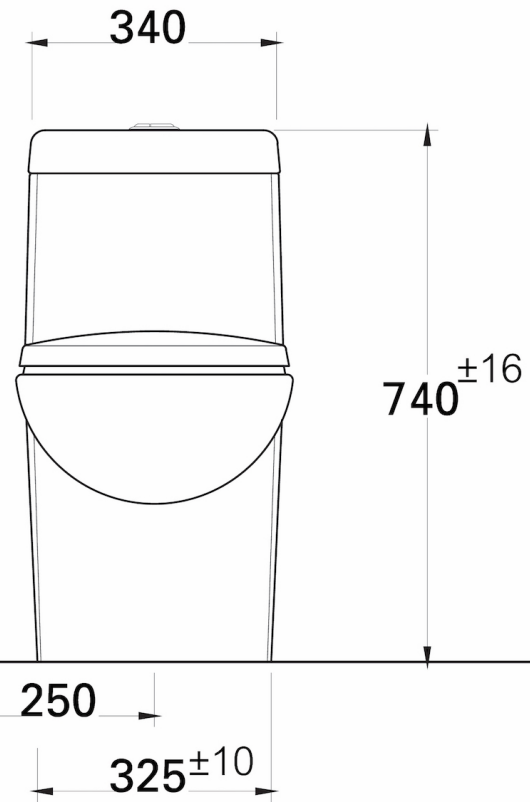

FINISHED WALL

WATER SUPPLY Ø 1/2"

200

FINISHED FLOOR