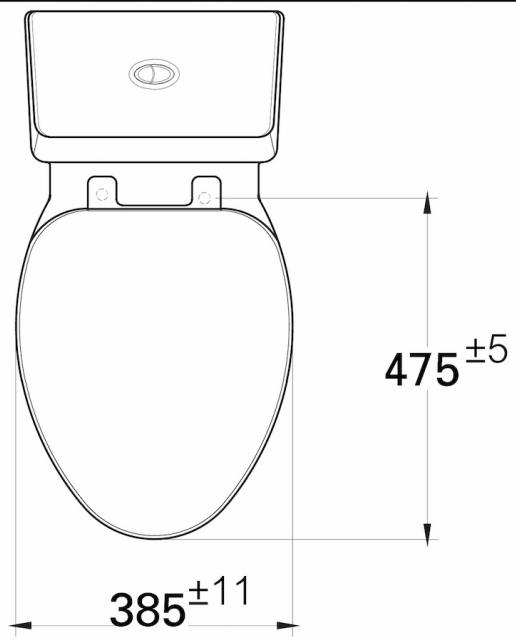

FINISHED WALL

WATER SUPPLY Ø 1/2"

200

FINISHED FLOOR