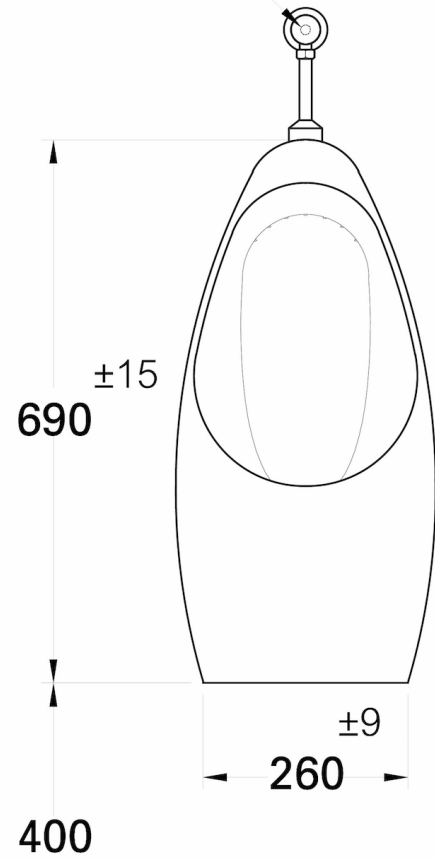

FINISHED WALL

WATER SUPPLY Ø 1/2"

FINISHED FLOOR