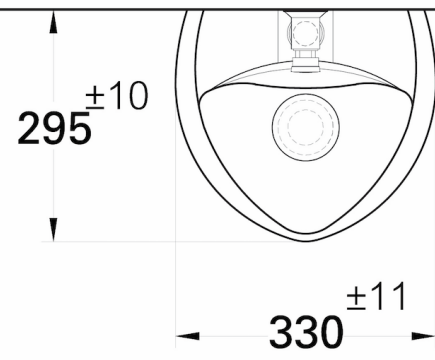

FINISHED WALL

WATER SUPPLY Ø 1/2"

FINISHED FLOOR