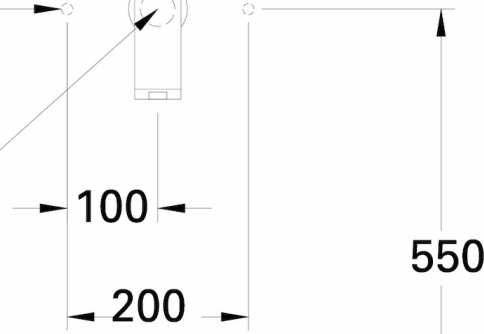

FINISHED WALL

WATER SUPPLY Ø 1/2"

DRAIN Ø 1 1/2"

FINISHED FLOOR