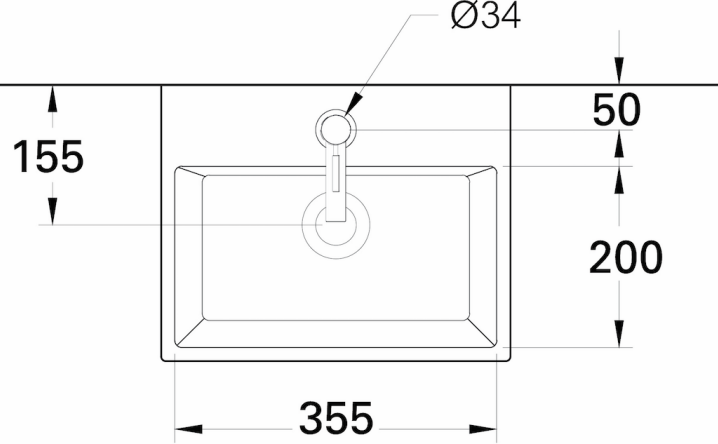

FINISHED WALL

WATER SUPPLY Ø 1/2"

DRAIN Ø 1 1/2"

FINISHED FLOOR