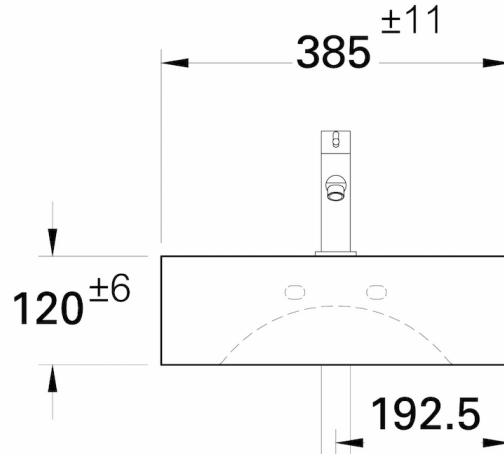

FINISHED WALL

WATER SUPPLY Ø 1/2"

DRAIN Ø 1 1/2"

FINISHED FLOOR