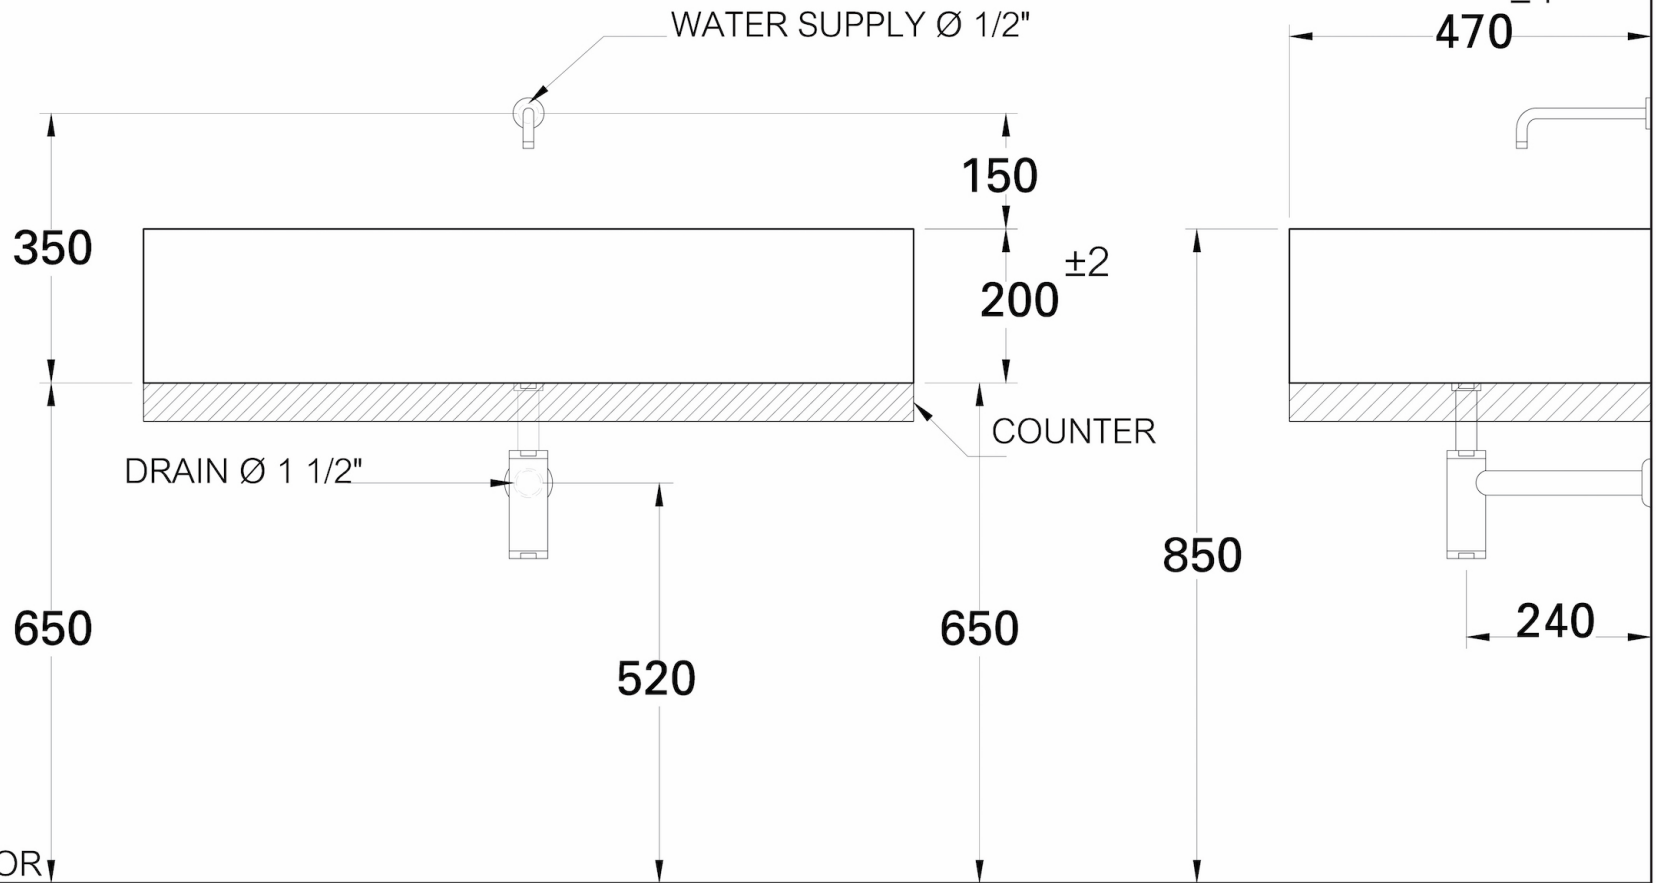

FINISHED WALL

WATER SUPPLY Ø 1/2"

FINISHED FLOOR