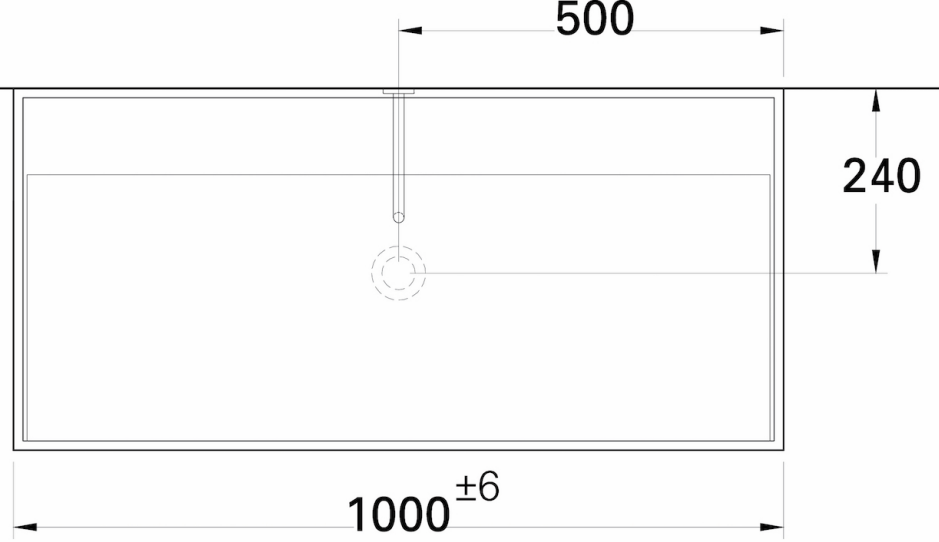

FINISHED WALL

WATER SUPPLY Ø 1/2"

FINISHED FLOOR