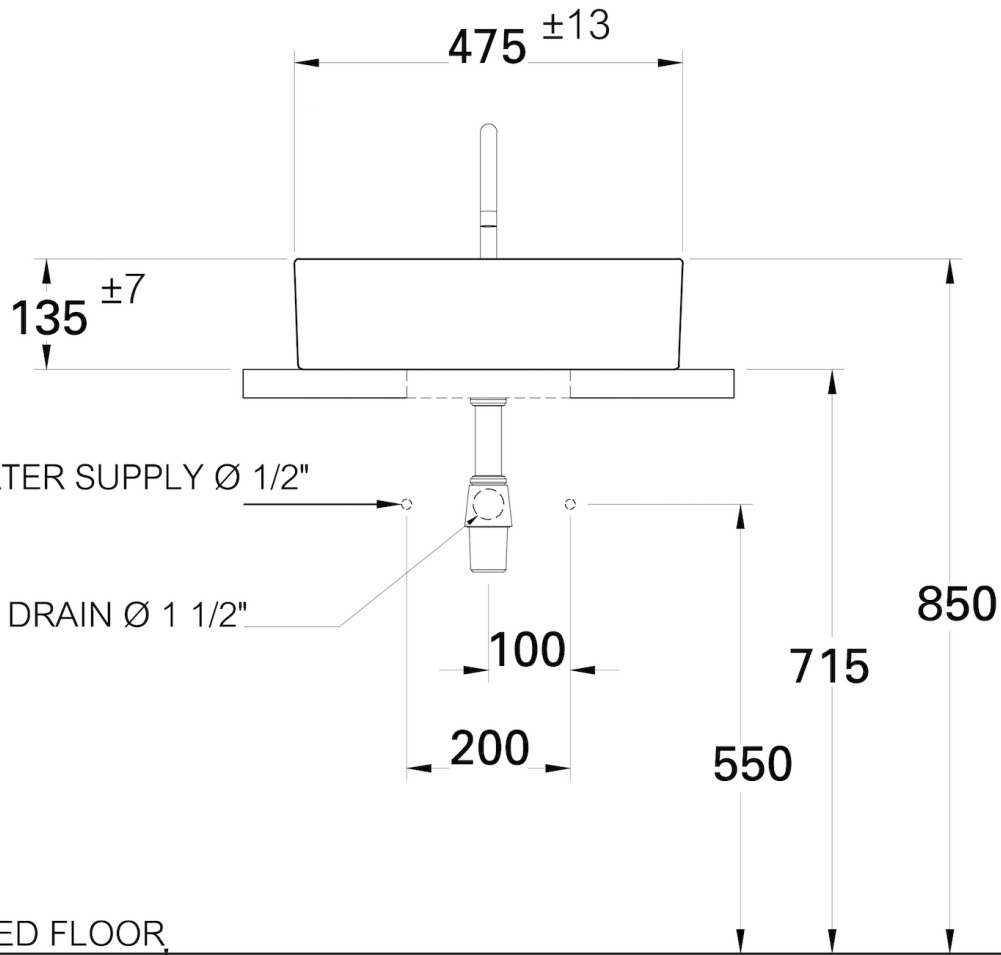

FINISHED WALL

Ø34

FINISHED WALL

FINISHED FLOOR