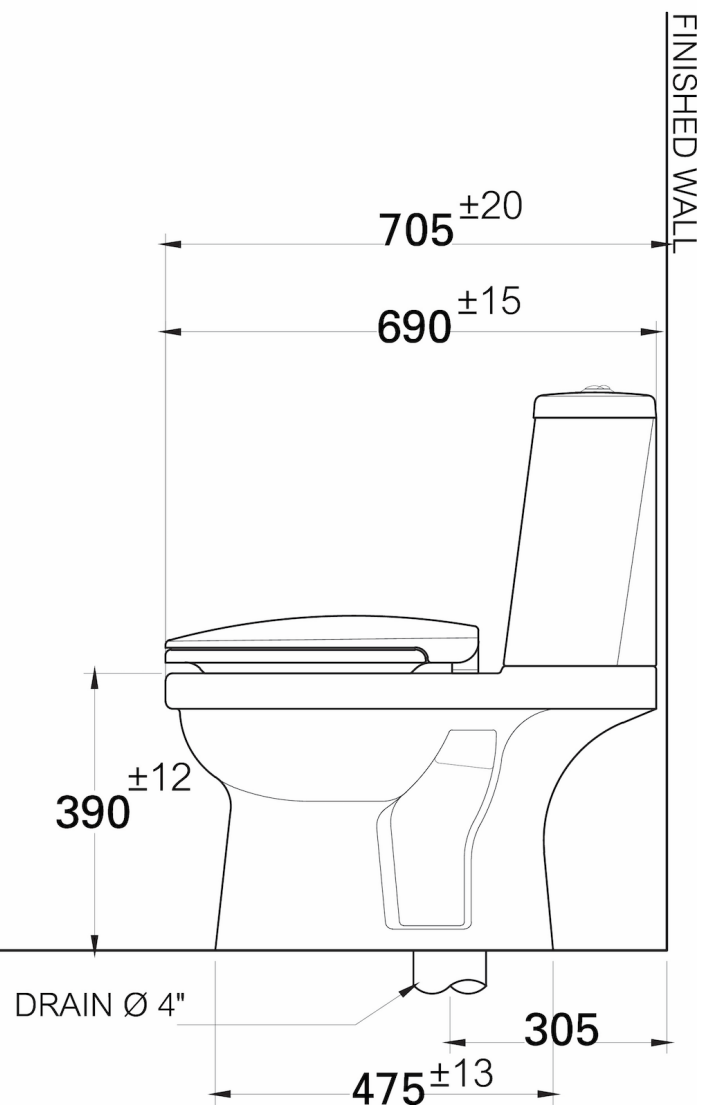

FINISHED WALL

WATER SUPPLY Ø 1/2"

200

FINISHED FLOOR

FINISHED WALL