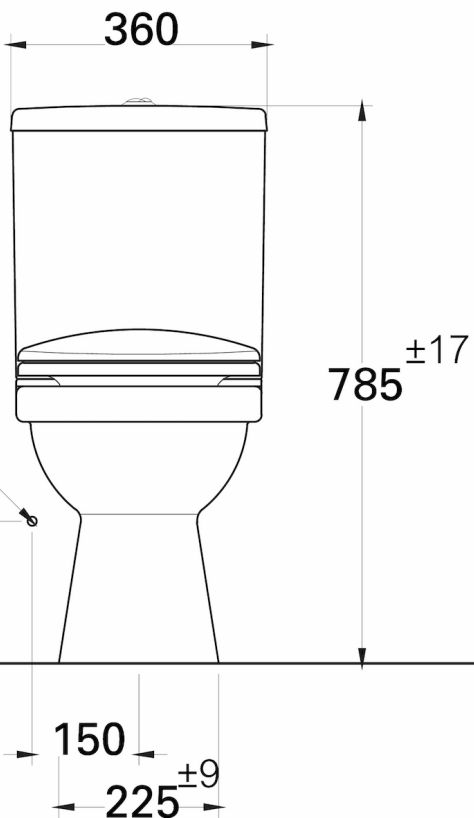

FINISHED WALL

WATER SUPPLY Ø 1/2"

200

FINISHED FLOOR

FINISHED WALL