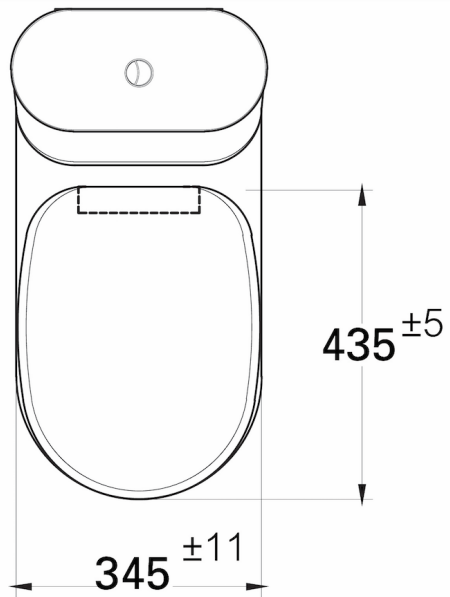

FINISHED WALL

WATER SUPPLY Ø 1/2"

200

FINISHED FLOOR

FINISHED WALL