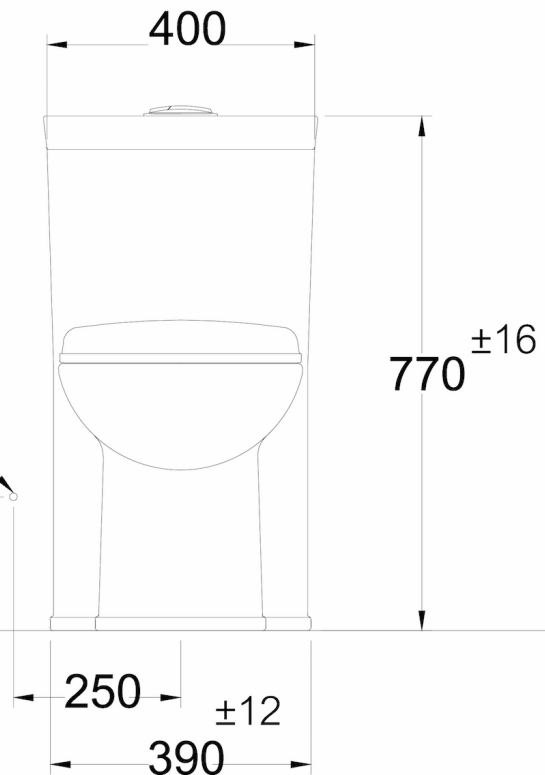

FINISHED WALL

WATER SUPPLY Ø 1/2"

FINISHED FLOOR

200

DRAIN Ø 4"