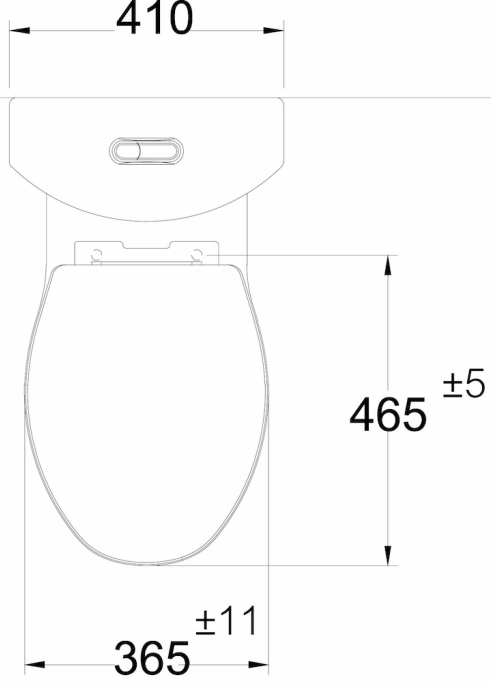

FINISHED WALL

WATER SUPPLY Ø 1/2"

FINISHED FLOOR

200

DRAIN Ø 4"