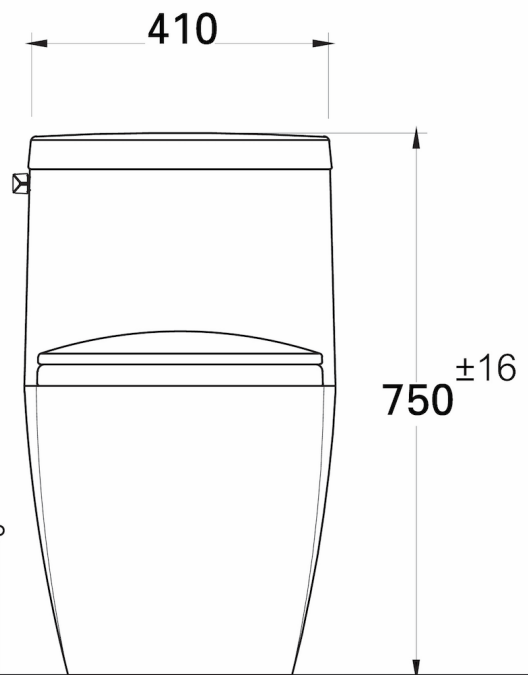

FINISHED WALL

WATER SUPPLY Ø 1/2"

FINISHED FLOOR