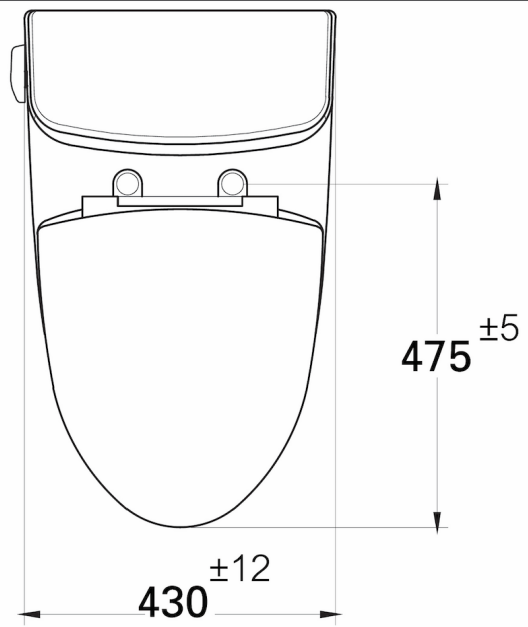

FINISHED WALL

WATER SUPPLY Ø 1/2"

FINISHED FLOOR