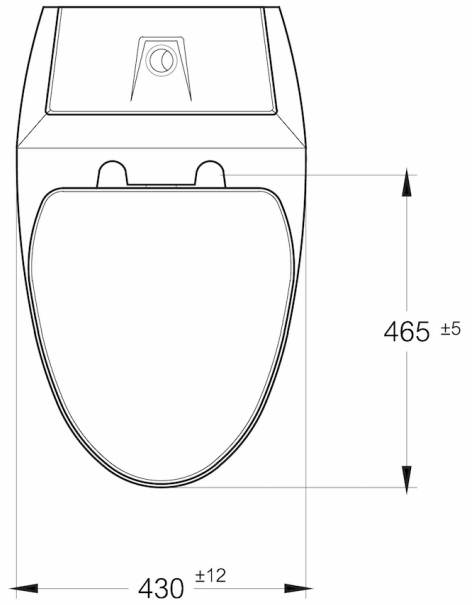

FINISHED WALL

WATER SUPPLY Ø 1/2"

FINISHED FLOOR

DRAIN Ø 4"