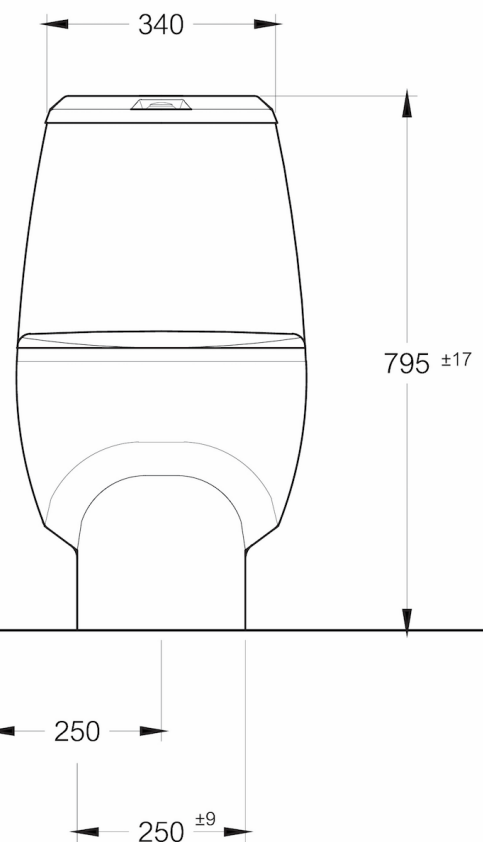

FINISHED WALL

WATER SUPPLY Ø 1/2"

FINISHED FLOOR

DRAIN Ø 4"