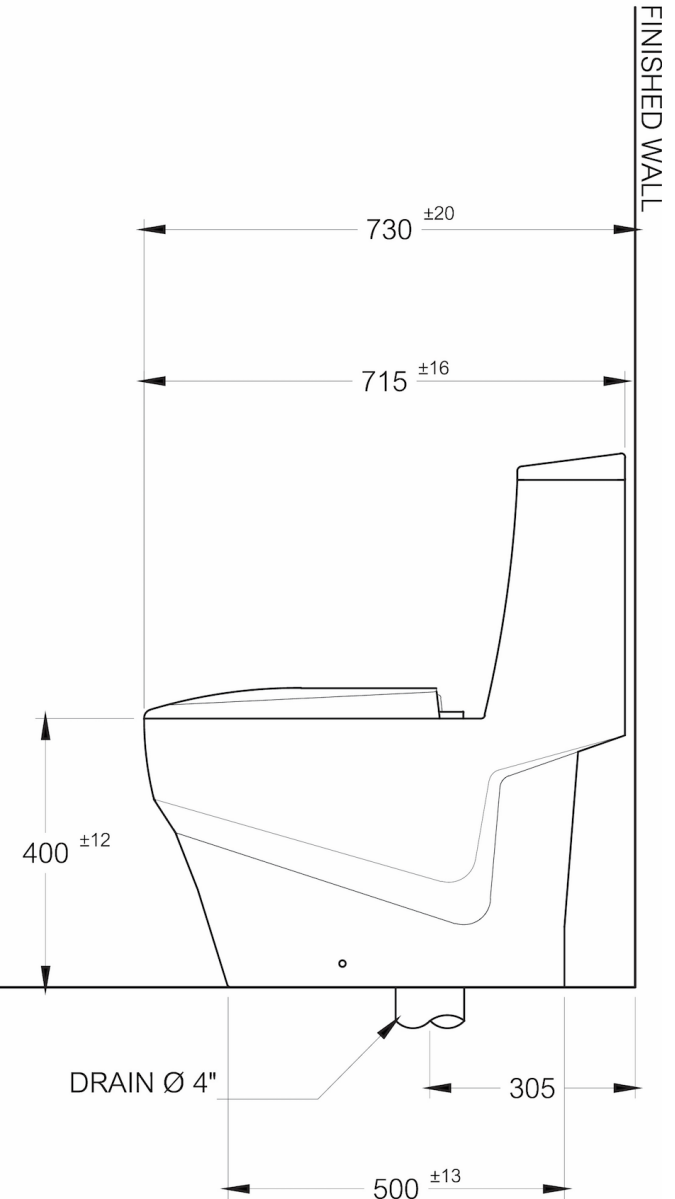

FINISHED WALL

WATER SUPPLY Ø 1/2"

FINISHED FLOOR

DRAIN Ø 4"