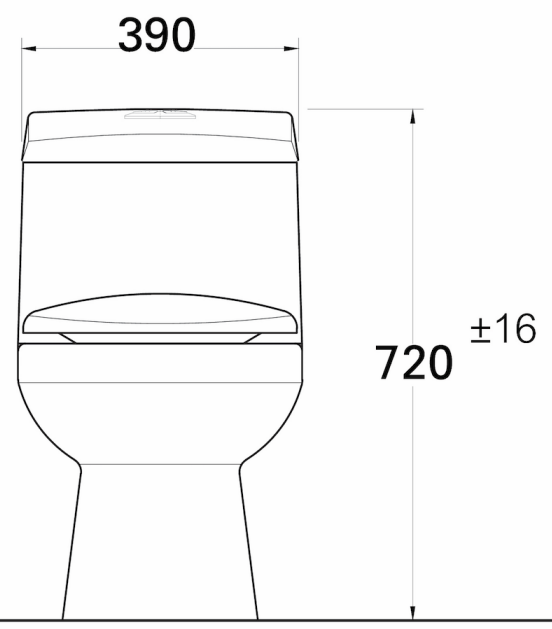

FINISHED WALL

WATER SUPPLY Ø 1/2"

200

FINISHED FLOOR