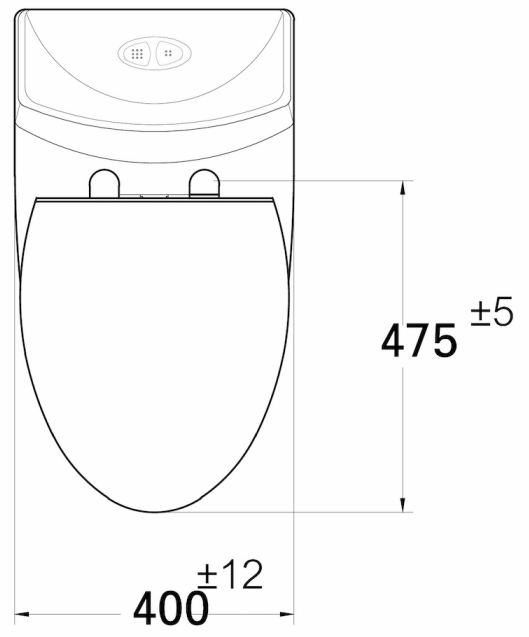

FINISHED WALL

WATER SUPPLY Ø 1/2"

200

FINISHED FLOOR