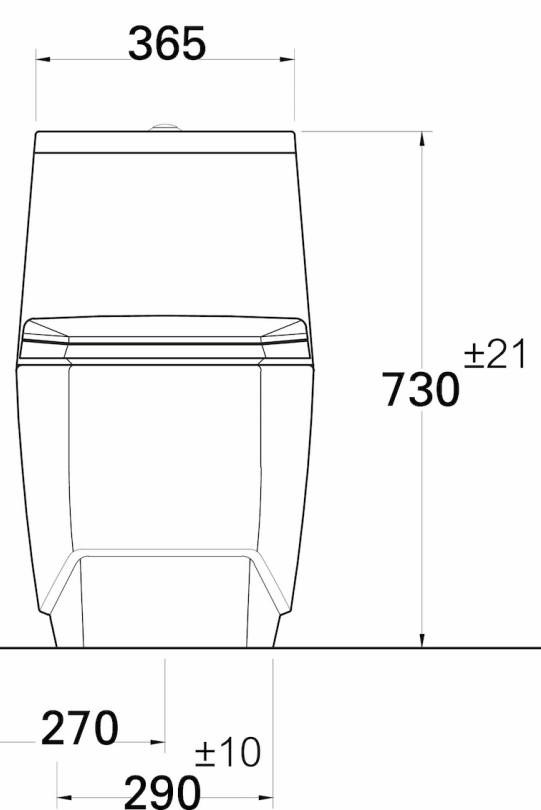

FINISHED WALL

WATER SUPPLY Ø 1/2"
200
FINISHED FLOOR