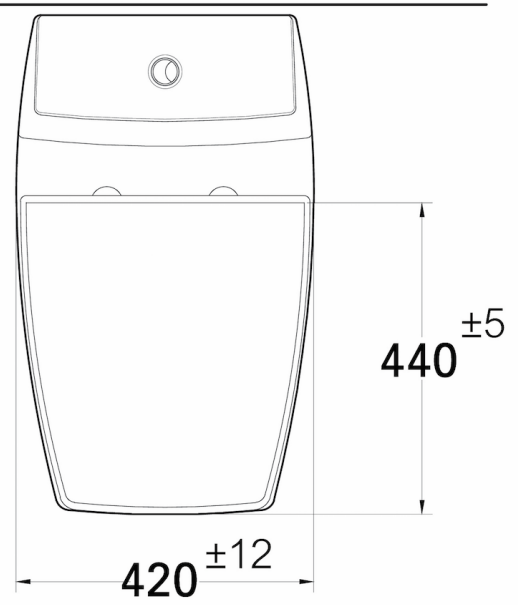

FINISHED WALL

WATER SUPPLY Ø 1/2"
200
FINISHED FLOOR