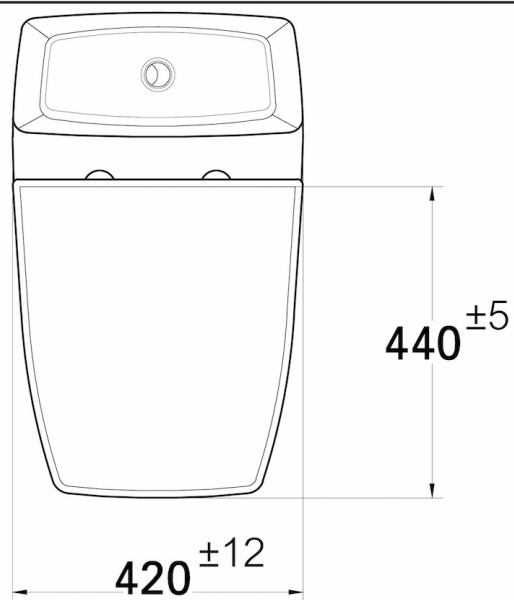

FINISHED WALL

WATER SUPPLY Ø 1/2"

200

FINISHED FLOOR