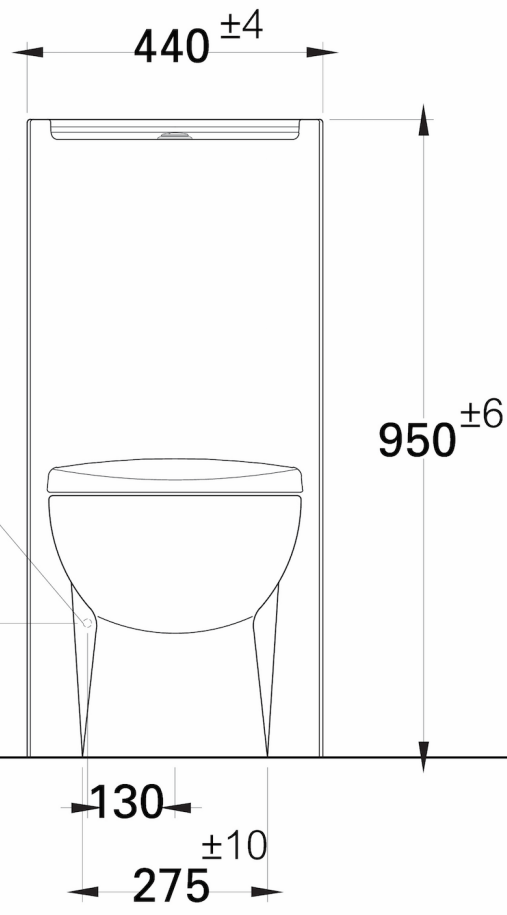

FINISHED WALL

WATER SUPPLY Ø 1/2"

FINISHED FLOOR

FINISHED WALL

DRAIN Ø 4"