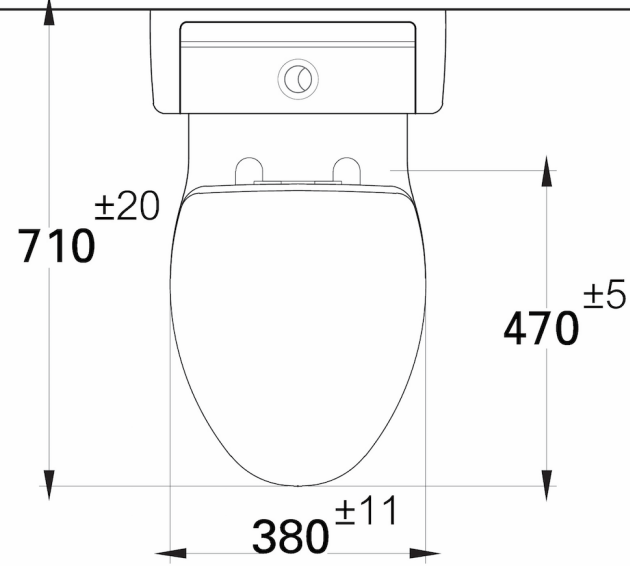

FINISHED WALL

WATER SUPPLY Ø 1/2"

FINISHED FLOOR

FINISHED WALL

DRAIN Ø 4"