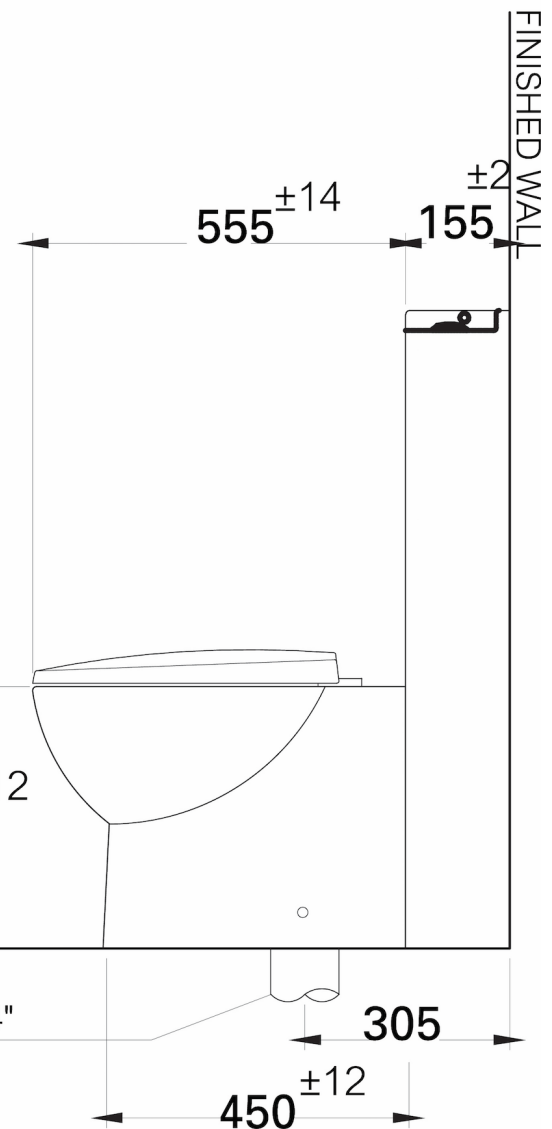

FINISHED WALL

WATER SUPPLY Ø 1/2"

FINISHED FLOOR

FINISHED WALL

DRAIN Ø 4"