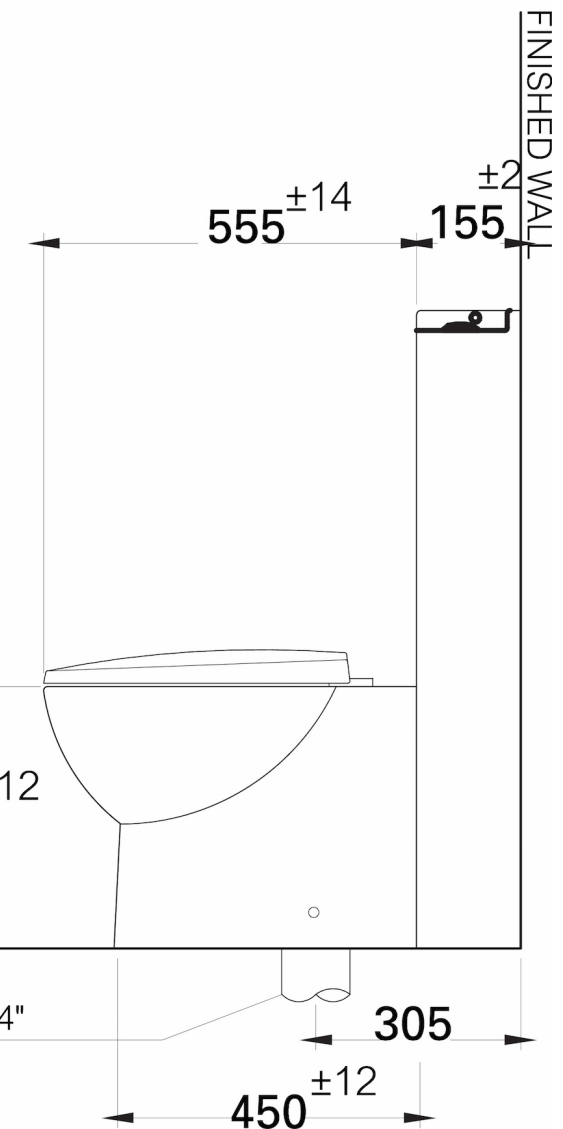

FINISHED WALL

WATER SUPPLY Ø 1/2"

FINISHED FLOOR

FINISHED WALL

DRAIN Ø 4"