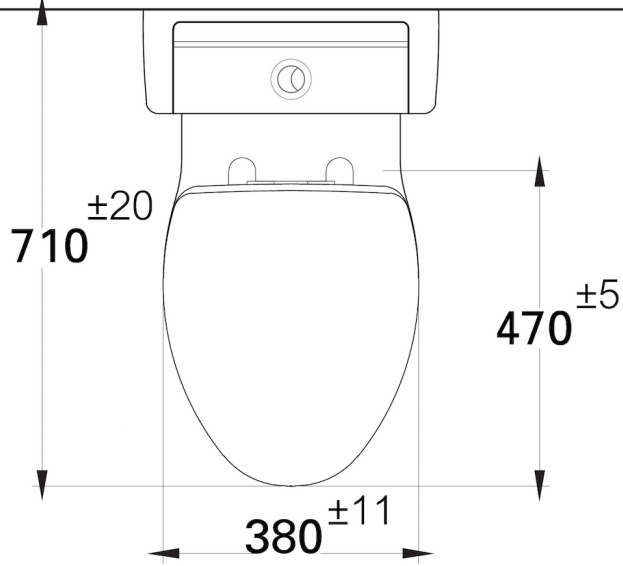

FINISHED WALL

WATER SUPPLY Ø 1/2"

FINISHED FLOOR

FINISHED WALL

DRAIN Ø 4"